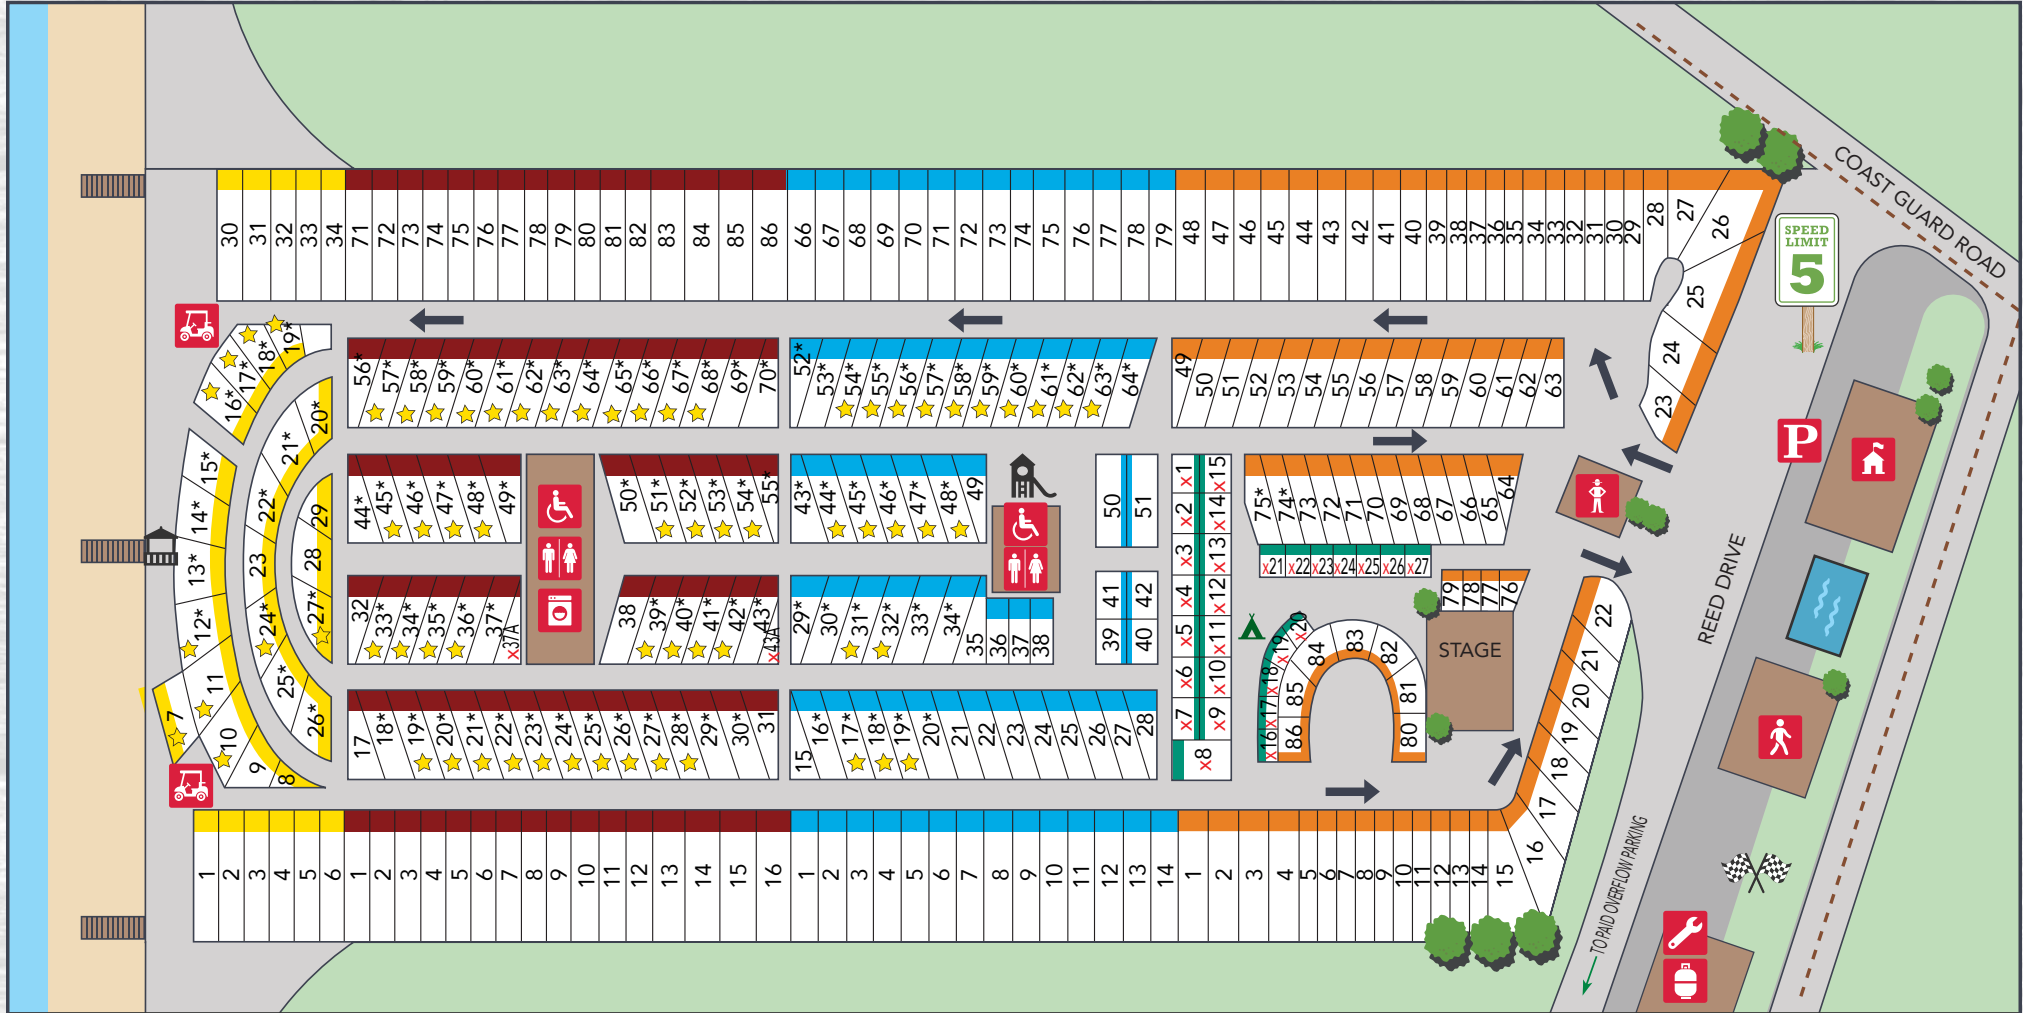

Guest Name:

Site#:

Welcome! Have Fun and Be Safe!

9102 Coast Guard Road | Emerald Isle, NC 28594
(252) 354-2250 | info@htpresort.com

Scan To Download Our Mobile App!

LEGEND

- Yellow Sites
- Blue Sites
- Orange Sites
- Red Sites
- Tent Site
- Premium Site
- 50 Amp Available
- No Sewer Hookup
- One Way
- Bathhouse
- Golf Cart Parking
- Handicap Accessible
- Laundry
- Maintenance
- Office
- Parking
- Propane
- Rec Hall
- Bike/Run Path
- Pool
- Fun World
- Gazebo
- Playground